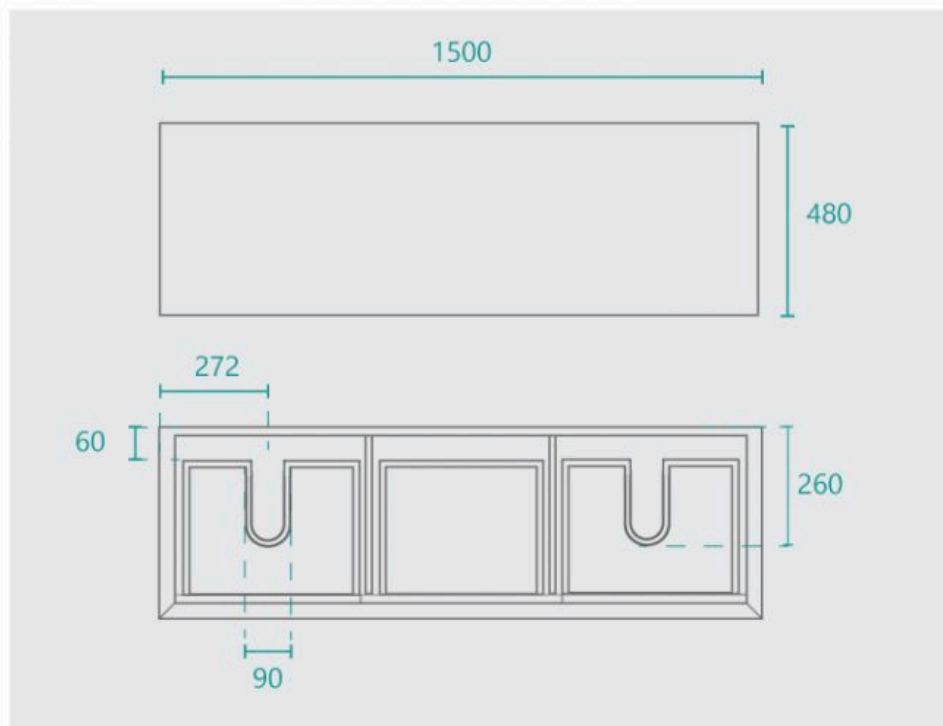

Manhattan 1500 Wall Mounted Vanity

| J-2068