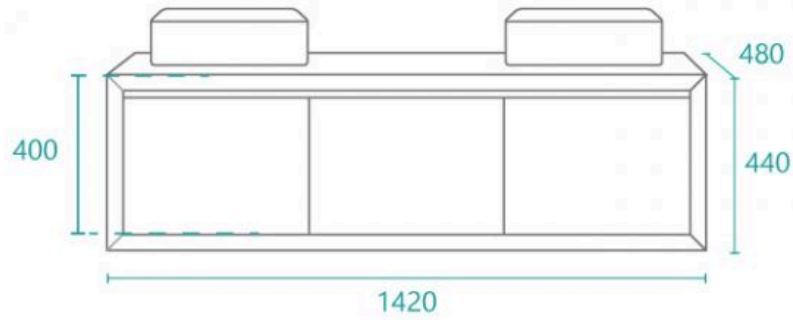

Mirror Cabinet Size: 1500mm x 800mm x 150mm*

Cabinet Finish: Ash with Natural finish

Basin: Ceramic

Handle: Fingerpull

Hardware: Blum runners

Configuration: Three fingerpull drawer

Warranty: 1 Year Product Warranty

[Vanities](#), [1500mm Vanities](#), [Wall Mounted Vanities](#), [Double Basin Vanities](#), [Timber Vanities](#), [Mid Year Sale](#)

@melbournebathroomspecialists

@melbournebathroomspecialists

Manhattan 1500 Wall Mounted Vanity