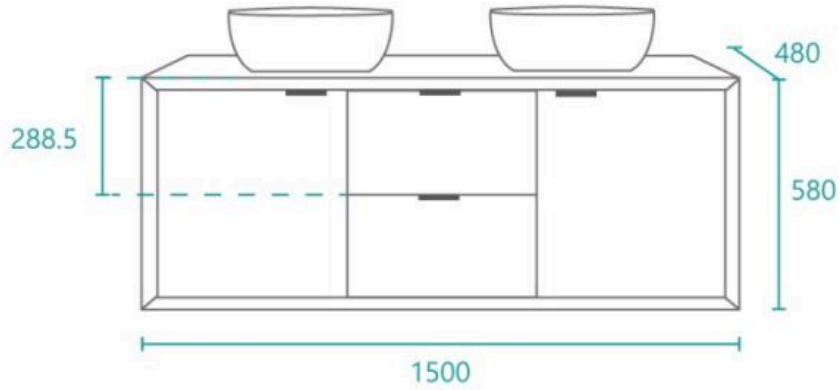

Hamilton 1500 Wall Mounted Vanity

| J-2064