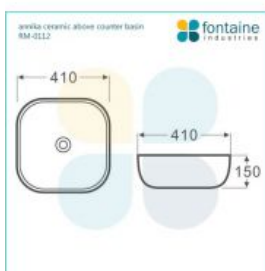

*Please note that stone and timber samples may differ from the actual product due to natural variations and batch differences. Colours displayed online may appear different due to screen settings. Standard stone and timber benchtops are supplied without holes, allowing for installation flexibility. Custom stone benchtop orders will be dispatched within 15 business days. For ceramic products, specifications must allow +/- 10 mm tolerance for manufacturing variance, it is recommended to use measurements of the actual product received.

Bathroom, Vanities, 1500mm Vanities, Wall Mounted Vanities, Double Basin Vanities, Timber Vanities, Best Sellers, Mid Year Sale