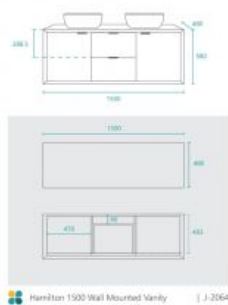

*Please note that stone and timber samples may differ from the actual product due to natural variations and batch differences. Colours displayed online may appear different due to screen settings. Standard stone and timber benchtops are supplied without holes, allowing for installation flexibility. Custom stone benchtop orders will be dispatched within 15 business days. For ceramic products, specifications must allow +/- 10 mm tolerance for manufacturing variance, it is recommended to use measurements of the actual product received.

Bathroom, Vanities, 1500mm Vanities, Wall Mounted Vanities, Double Basin Vanities, Timber Vanities, Best Sellers, Mid Year Sale