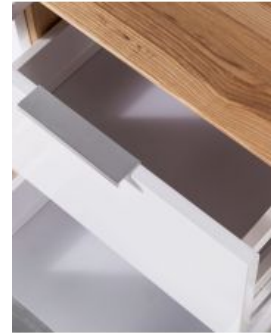

*Please note that stone and timber samples may differ from the actual product due to natural variations and batch differences. Colours displayed online may appear different due to screen settings. Standard stone and timber benchtops are supplied without holes, allowing for installation flexibility. Custom stone benchtop orders will be dispatched within 15 business days. For ceramic products, specifications must allow +/- 10 mm tolerance for manufacturing variance, it is recommended to use measurements of the actual product received.

Bathroom, Vanities, 1500mm Vanities, Wall Mounted Vanities, Double Basin Vanities, Timber Vanities, Best Sellers, Mid Year Sale