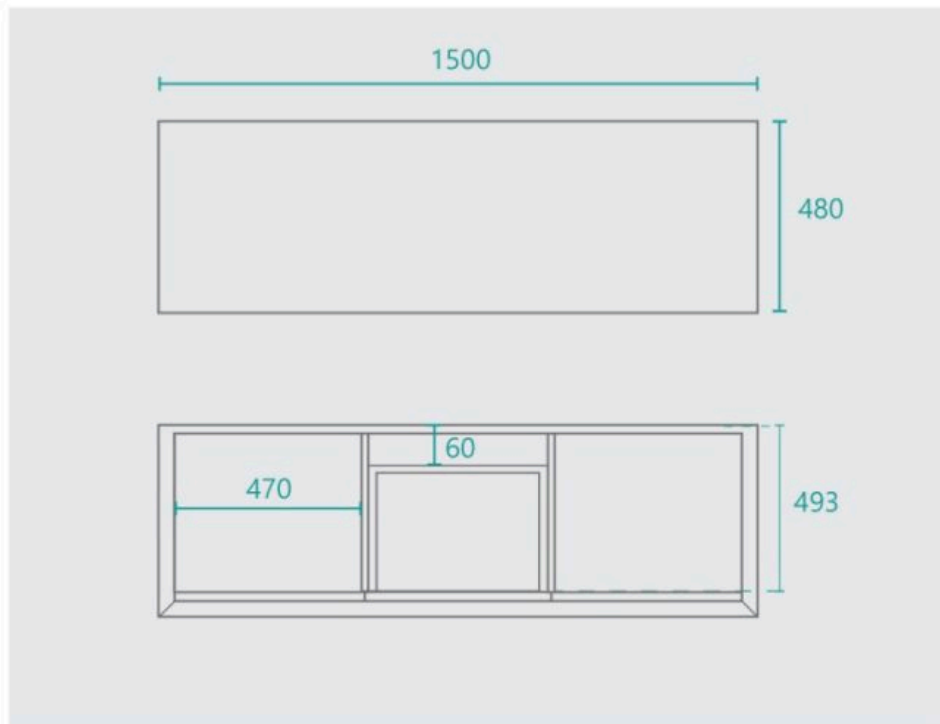

Hamilton 1500 Wall Mounted Vanity

| J-2064