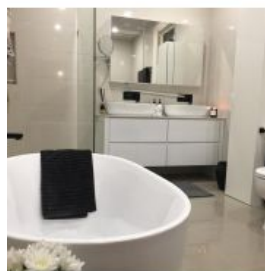

## Mirror Cabinet 1200x900

SKU#: M-2009

**\$311.20**

~~\$389~~

Installed Size: 1200mm x 140mm x 900mm

Mirror: Corrosion Free

Doors: Soft Closing Mirror Doors

Colour: White High Gloss

Construction: Glass, MDF (pencil edge mirror), Fixing Screws Provided

Feature: Adjustable Shelves

Warranty: 2 Year Product Warranty

Our mirror cabinets are modern and streamlined, designed to suit all bathrooms and ensuites. This mirror cabinet is 900mm high offering extra storage space, the tall design provides a statement design.

Unit is constructed and will require wall mounting, alternatively this unit can be recessed into the wall.

Available in more sizes! Check out our store to view our complete shaving cabinet range, tapware, showers, vanities etc. If you require combined delivery please contact us.