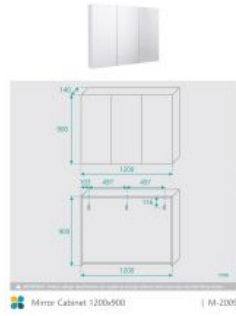

## Mirror Cabinet 1200x900

SKU#: M-2009

**\$311.20**

~~\$389~~

Installed Size: 1200mm x 140mm x 900mm

Mirror: Corrosion Free

Doors: Soft Closing Mirror Doors

Colour: White High Gloss

Construction: Glass, MDF (pencil edge mirror), Fixing Screws Provided

Feature: Adjustable Shelves

Warranty: 2 Year Product Warranty

Our mirror cabinets are modern and streamlined, designed to suit all bathrooms and ensuites. This mirror cabinet is 900mm high offering extra storage space, the tall design provides a statement design.

Unit is constructed and will require wall mounting, alternatively this unit can be recessed into the wall.

Available in more sizes! Check out our store to view our complete shaving cabinet range, tapware, showers, vanities etc. If you require combined delivery please contact us.

[@bathroomsofaustralia](#)

[@harrovetohomes](#)

Mirror Cabinet 1200x900

| M-2009