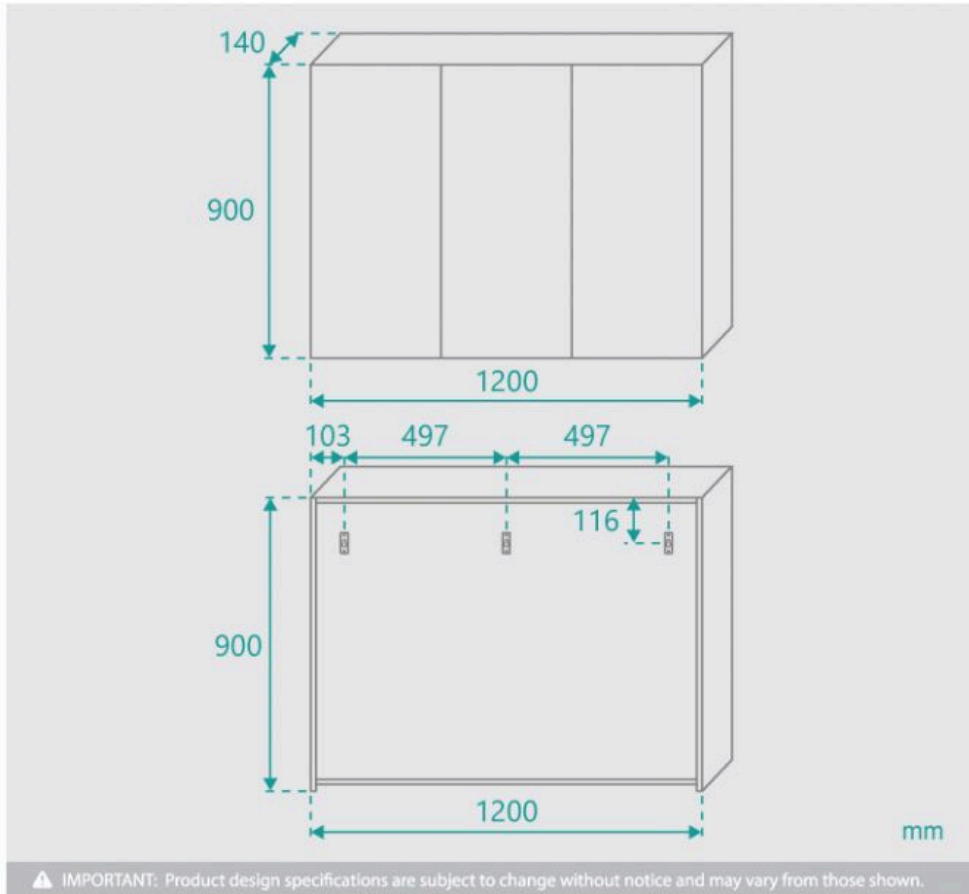

## Mirror Cabinet 1200x900

SKU#: M-2009

**\$311.20**

~~\$389~~

Installed Size: 1200mm x 140mm x 900mm

Mirror: Corrosion Free

Doors: Soft Closing Mirror Doors

Colour: White High Gloss

Construction: Glass, MDF (pencil edge mirror), Fixing Screws Provided

Feature: Adjustable Shelves

Warranty: 2 Year Product Warranty

Our mirror cabinets are modern and streamlined, designed to suit all bathrooms and ensuites. This mirror cabinet is 900mm high offering extra storage space, the tall design provides a statement design.

Unit is constructed and will require wall mounting, alternatively this unit can be recessed into the wall.

Available in more sizes! Check out our store to view our complete shaving cabinet range, tapware, showers, vanities etc. If you require combined delivery please contact us.

[@bathroomsofaustralia](#)

[@harrovetohomes](#)

Mirror Cabinet 1200x900

| M-2009