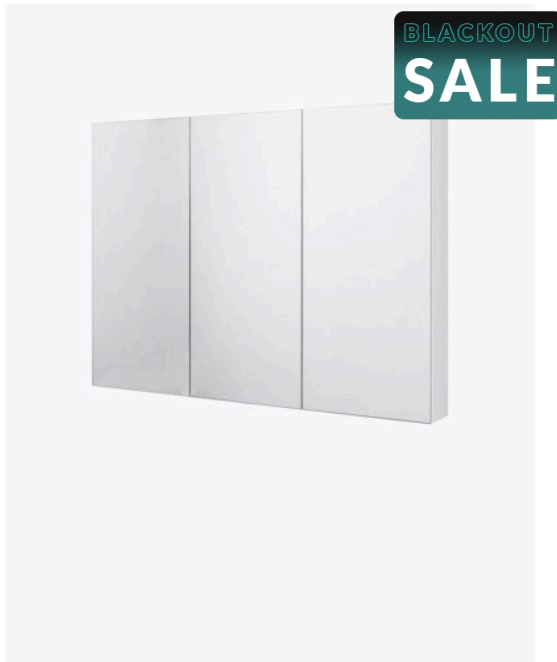

## Mirror Cabinet 1200x900

SKU#: M-2009

**\$311.20**

~~\$389~~

Installed Size: 1200mm x 140mm x 900mm

Mirror: Corrosion Free

Doors: Soft Closing Mirror Doors

Colour: White High Gloss

Construction: Glass, MDF (pencil edge mirror), Fixing Screws Provided

Feature: Adjustable Shelves

Warranty: 2 Year Product Warranty

Our mirror cabinets are modern and streamlined, designed to suit all bathrooms and ensuites. This mirror cabinet is 900mm high offering extra storage space, the tall design provides a statement design.