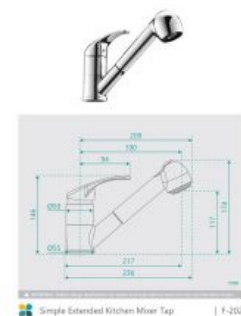

## Simple Pull Out Kitchen Laundry Mixer Tap

SKU#: F-2024

**\$139**

Total Height: 174mm  
Spout Height: 117mm  
Spout Length/Reach: 190mm  
Construction: Brass  
Finish: Chrome Finish  
Cartridge: 40mm Ceramic  
Accreditation: AU Standard, WELS 7L/Min 4 Star and Watermark  
WELS Registration: T17098  
Warranty: 7 Year Product Warranty

This simple pull out mixer tap has minimalistic design with practical functionality. The pull out hose extension is a premium feature packed into this budget kitchen tap, giving you the ability to direct water where required for complete control. The swivel spout is a must in the kitchen and laundry, as it makes it possible to conveniently move the tap aside for full access to the sink. This tap is ideal for larger or double sinks and makes clean up a breeze.

View our store to find a matching [laundry trough](#), [vanity unit](#), [sink](#) or [mirror](#) or [shower fixture](#) for your bathroom and save on combined delivery.

See listing image for measurement specification.