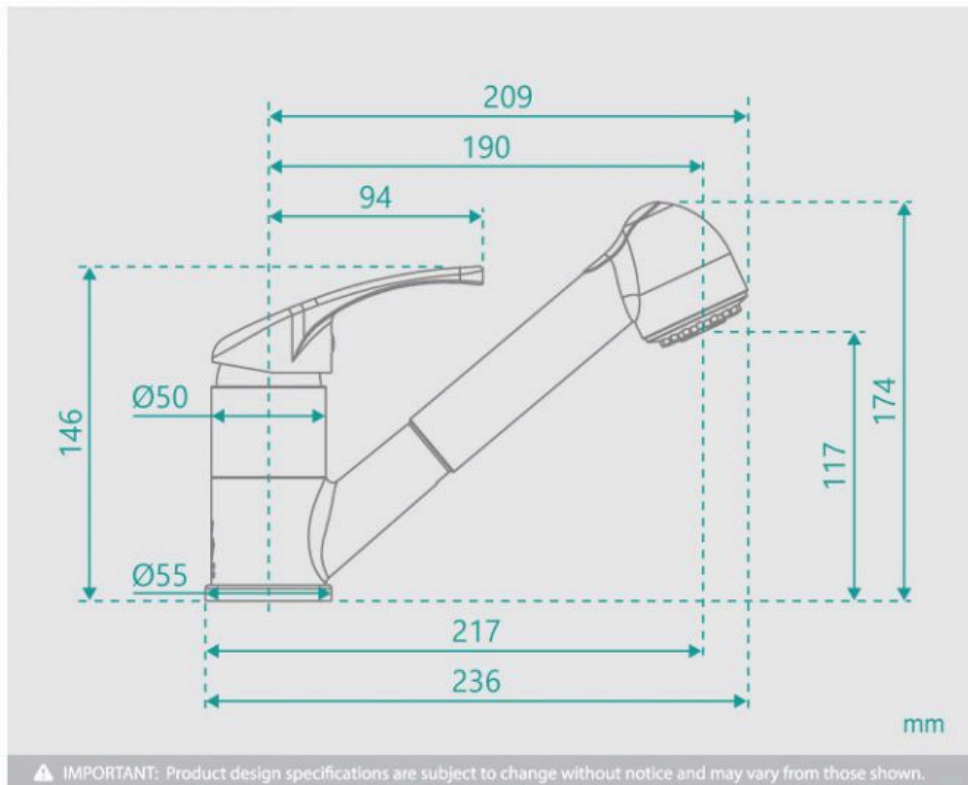

## Simple Pull Out Kitchen Laundry Mixer Tap

SKU#: F-2024

**\$139**

Total Height: 174mm  
Spout Height: 117mm  
Spout Length/Reach: 190mm  
Construction: Brass  
Finish: Chrome Finish  
Cartridge: 40mm Ceramic  
Accreditation: AU Standard, WELS 7L/Min 4 Star and Watermark  
WELS Registration: T17098  
Warranty: 7 Year Product Warranty

This simple pull out mixer tap has minimalistic design with practical functionality. The pull out hose extension is a premium feature packed into this budget kitchen tap, giving you the ability to direct water where required for complete control. The swivel spout is a must in the kitchen and laundry, as it makes it possible to conveniently move the tap aside for full access to the sink. This tap is ideal for larger or double sinks and makes clean up a breeze.

View our store to find a matching [laundry trough](#), [vanity unit](#), [sink](#) or [mirror](#) or [shower fixture](#) for your bathroom and save on combined delivery.

See listing image for measurement specification.

Simple Extended Kitchen Mixer Tap

| F-2024