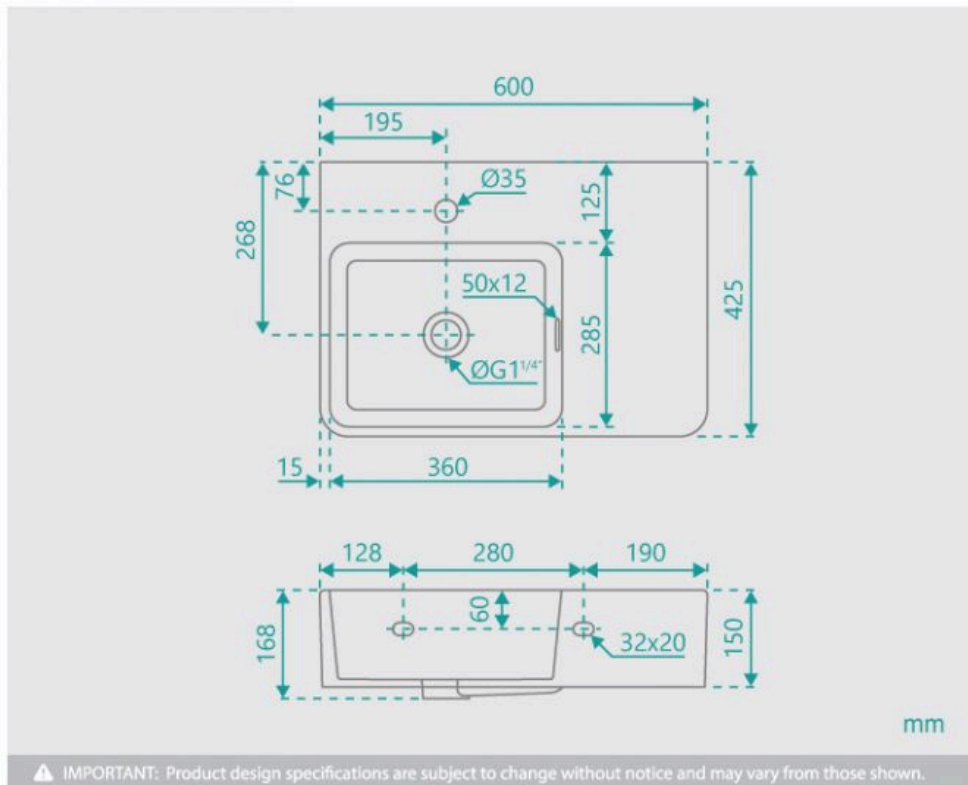

Hawking Wall Mounted Care Basin (LHS) | RM-0121