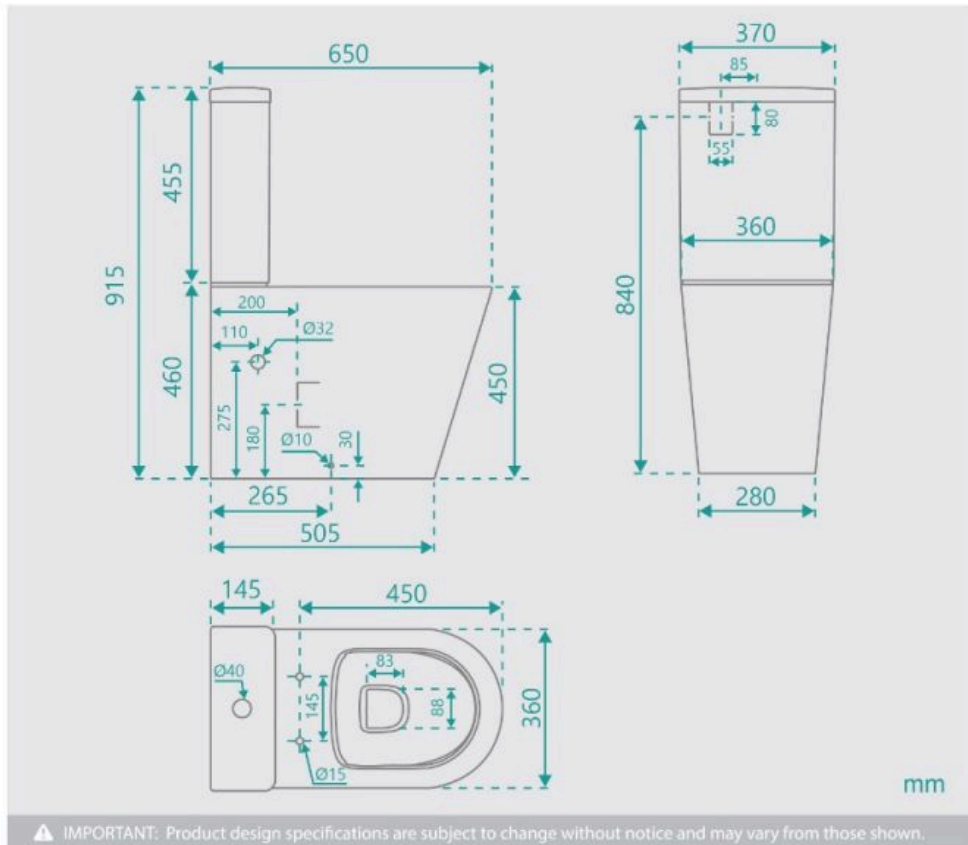

### ADDITIONAL ACCESSORIES

Length: 650mm

Width: 370mm

Height: 915mm

Seat & Lid: Superior Hardened, Ultra-Thin, Soft Closing & Easy Release

Flush: R&T Universal (top or bottom inlet)

Dual flush button - 4.5 Lt per flush, 3.1 Lt per half flush, 3.4 Lt average flush

P Trap - 180mm

S Trap - 90-190mm range P to S Trap converter (included)

See item image for specification information

\* inwall cisterns, valves, seats, button assembly, links, flush pipes and other internal components which carry a 3 year replacement warranty.

\*Please note that for ceramic products, specifications must allow +/- 10 mm tolerance for manufacturing variance, it is recommended to use measurements of the actual product received. Colours displayed online may appear different due to screen settings.