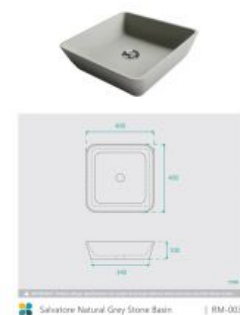

Basin Size: 400mm x 400mm x 100mm
Basin Type: Above Counter Basin
Construction: Natural Sandstone
Finish: Matte
Overflow Outlet: No
Waste Size: 32mm
Weight: 15kgs
Water Capacity: 7.5L
Warranty: 2 Year Product Warranty

The simplicity of the Salvatore basin is ideal to showcase the gorgeous stone. This beautifully squared designed above counter basin looks elegant and intriguing with the focus being the beauty of this basin. This basin has a matte finish, the smooth lines and deep basin make this an irresistible and modern piece.

Waste and tap not included but can be purchased in our store alongside many other bathroom products, browse our store to find your complete look. Waste cover in photo for illustration purposes only.

*Natural stone is a material that must be cared for and suitability considered, please read full details [here](#).

*Please note that for ceramic products, specifications must allow +/- 10 mm tolerance for manufacturing variance, it is recommended to use measurements of the actual product received. Colours displayed online may appear different due to screen settings.