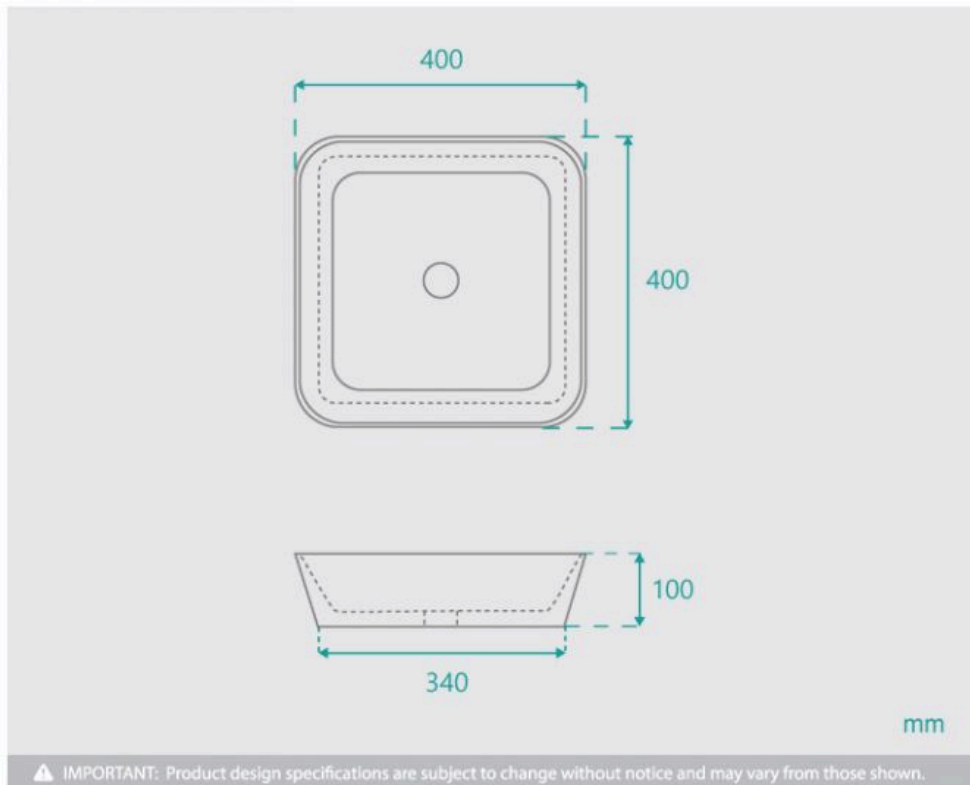

Salvatore Natural Grey Stone Basin

SKU#: RM-0034

\$351.20

~~429~~

WASTE OPTION

Basin Size: 400mm x 400mm x 100mm
 Basin Type: Above Counter Basin
 Construction: Natural Sandstone
 Finish: Matte
 Overflow Outlet: No
 Waste Size: 32mm
 Weight: 15kgs
 Water Capacity: 7.5L
 Warranty: 2 Year Product Warranty

The simplicity of the Salvatore basin is ideal to showcase the gorgeous stone. This beautifully squared designed above counter basin looks elegant and intriguing with the focus being the beauty of this basin. This basin has a matte finish, the smooth lines and deep basin make this an irresistible and modern piece.

**Please note that for ceramic products, specifications must allow +/- 10 mm tolerance for manufacturing variance, it is recommended to use measurements of the actual product received. Colours displayed online may appear different due to screen settings.*