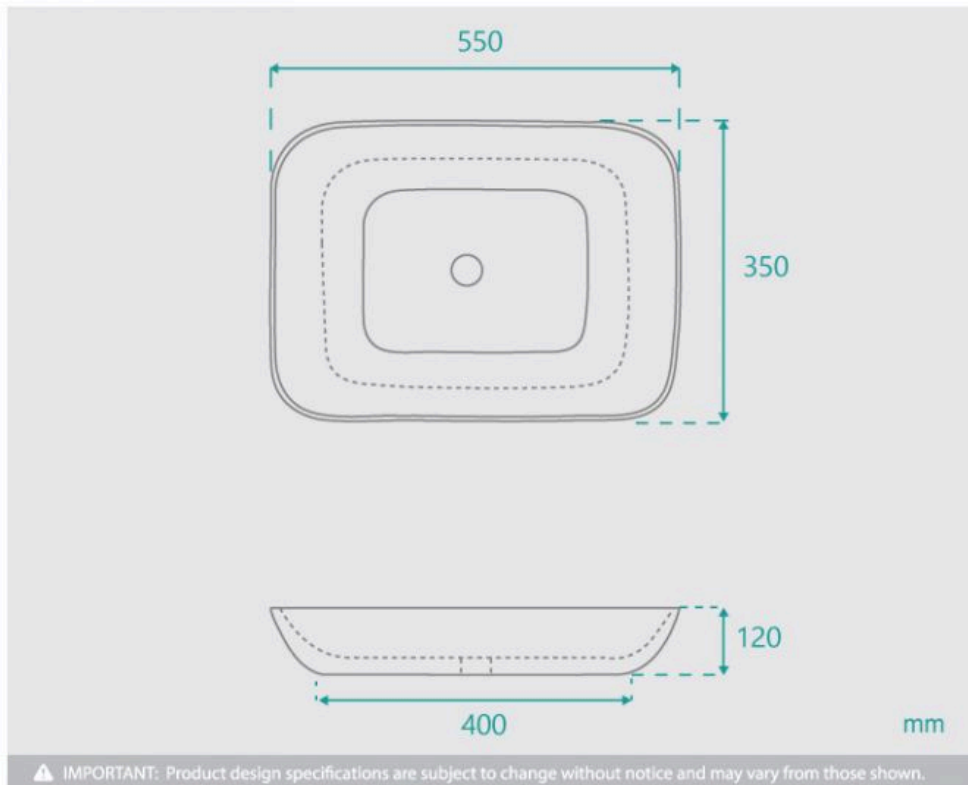

### WASTE OPTION

Basin Size: 550mm x 350mm x 120mm  
 Basin Type: Above Counter Basin  
 Construction: Natural Sandstone  
 Finish: Matte  
 Overflow Outlet: No  
 Waste Size: 32mm  
 Weight: 21kgs  
 Water Capacity: 10L  
 Warranty: 2 Year Product Warranty

*\*Please note that for ceramic products, specifications must allow +/- 10 mm tolerance for manufacturing variance, it is recommended to use measurements of the actual product received. Colours displayed online may appear different due to screen settings.*