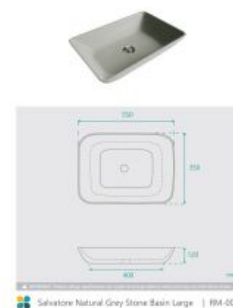

Basin Size: 550mm x 350mm x 120mm
Basin Type: Above Counter Basin
Construction: Natural Sandstone
Finish: Matte
Overflow Outlet: No
Waste Size: 32mm
Weight: 21kgs
Water Capacity: 10L
Warranty: 2 Year Product Warranty

The simplicity of the Salvatore large basin is ideal to showcase the gorgeous stone. This beautifully designed above counter basin looks elegant and intriguing with the focus being the natural beauty of the stone. This basin has a matte finish, the smooth lines and deep basin make this an irresistible and modern piece.

Waste and tap not included but can be purchased in our store alongside many other bathroom products, browse our store to find your complete look. Waste cover in photo for illustration purposes only.

*Natural stone is a material that must be cared for and suitability considered, please read full details [here](#).

*Please note that for ceramic products, specifications must allow +/- 10 mm tolerance for manufacturing variance, it is recommended to use measurements of the actual product received. Colours displayed online may appear different due to screen settings.