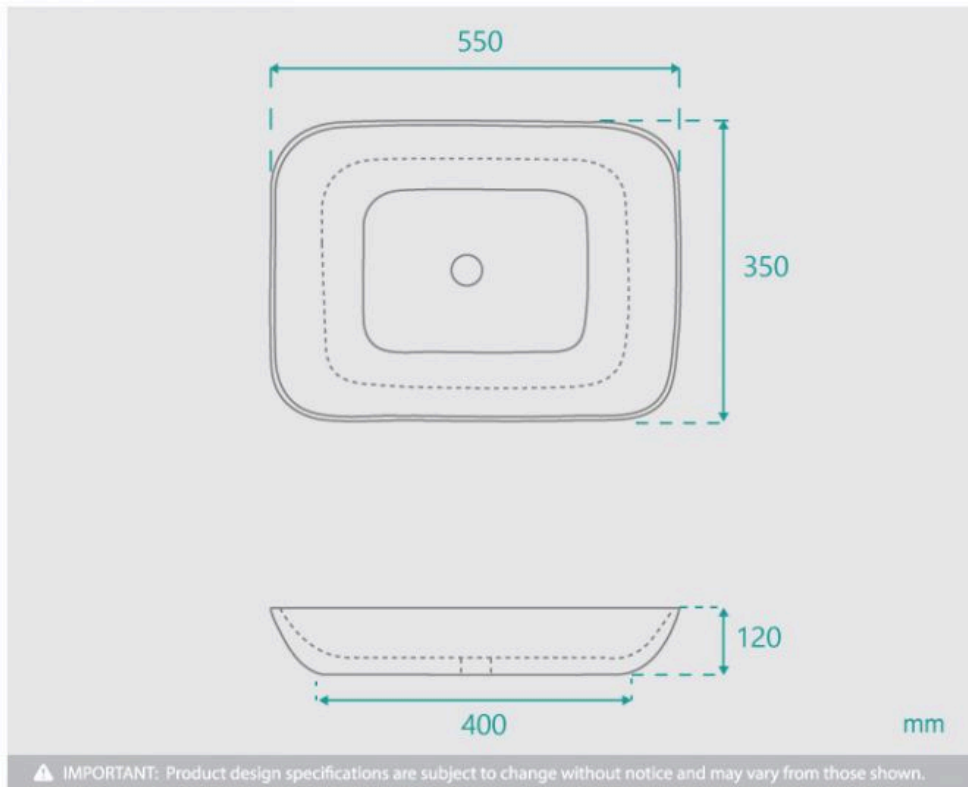

### WASTE OPTION

Basin Size: 550mm x 350mm x 120mm  
 Basin Type: Above Counter Basin  
 Construction: Natural Sandstone  
 Finish: Matte  
 Overflow Outlet: No  
 Waste Size: 32mm  
 Weight: 21kgs  
 Water Capacity: 10L  
 Warranty: 2 Year Product Warranty

*\*Please note that for ceramic products, specifications must allow +/- 10 mm tolerance for manufacturing variance, it is recommended to use measurements of the actual product received. Colours displayed online may appear different due to screen settings.*