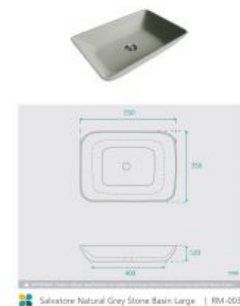

Basin Size: 550mm x 350mm x 120mm
Basin Type: Above Counter Basin
Construction: Natural Sandstone
Finish: Matte
Overflow Outlet: No
Waste Size: 32mm
Weight: 21kgs
Water Capacity: 10L
Warranty: 2 Year Product Warranty

The simplicity of the Salvatore large basin is ideal to showcase the gorgeous stone. This beautifully designed above counter basin looks elegant and intriguing with the focus being the natural beauty of the stone. This basin has a matte finish, the smooth lines and deep basin make this an irresistible and modern piece.

Waste and tap not included but can be purchased in our store alongside many other bathroom products, browse our store to find your complete look. Waste cover in photo for illustration purposes only.

*Natural stone is a material that must be cared for and suitability considered, please read full details [here](#).

*Please note that for ceramic products, specifications must allow +/- 10 mm tolerance for manufacturing variance, it is recommended to use measurements of the actual product received. Colours displayed online may appear different due to screen settings.