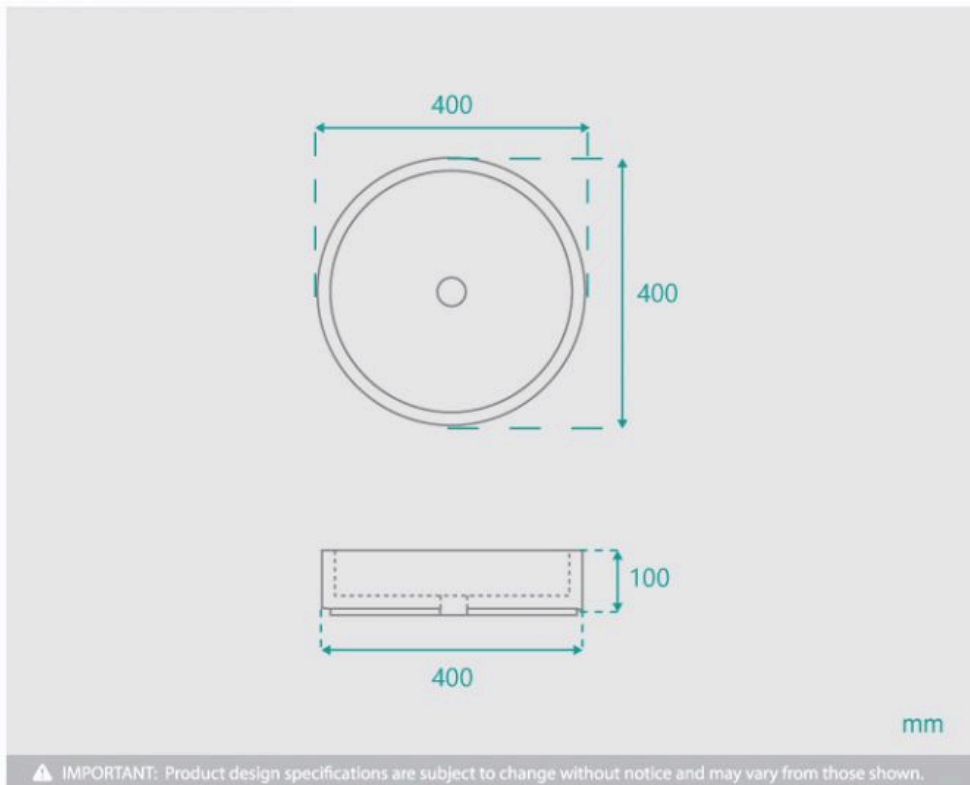

Valentina White Marble Basin

| RM-0036