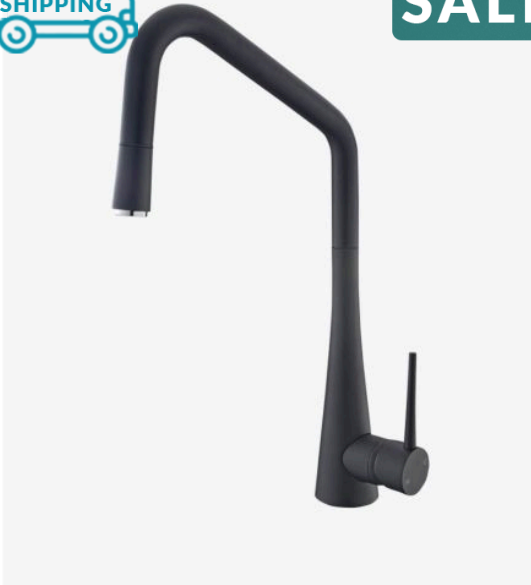

Endora Pull Out Kitchen Laundry Mixer Tap Black

BLACKOUT SALE

SKU#: F-2014

\$287.20

~~359~~

Total Height: 437mm
 Spout Height: 280mm
 Spout Length/Reach: 220mm
 Construction: Brass
 Finish: Matte Black
 Cartridge: 35mm Ceramic
 Accreditation: AU Standard, WELS 4.5L/Min 6 Star and Watermark
 WELS Registration: T28057
 Warranty: 5 Year Product Warranty

The Endora pull out kitchen laundry mixer tap is elegant and modern, the matte black finish will modernise any kitchen. The extending tap makes it easy to direct water where it is needed. The unique shape of the Endora combined with the matte black finish make this kitchen mixer a bold and stunning statement piece.