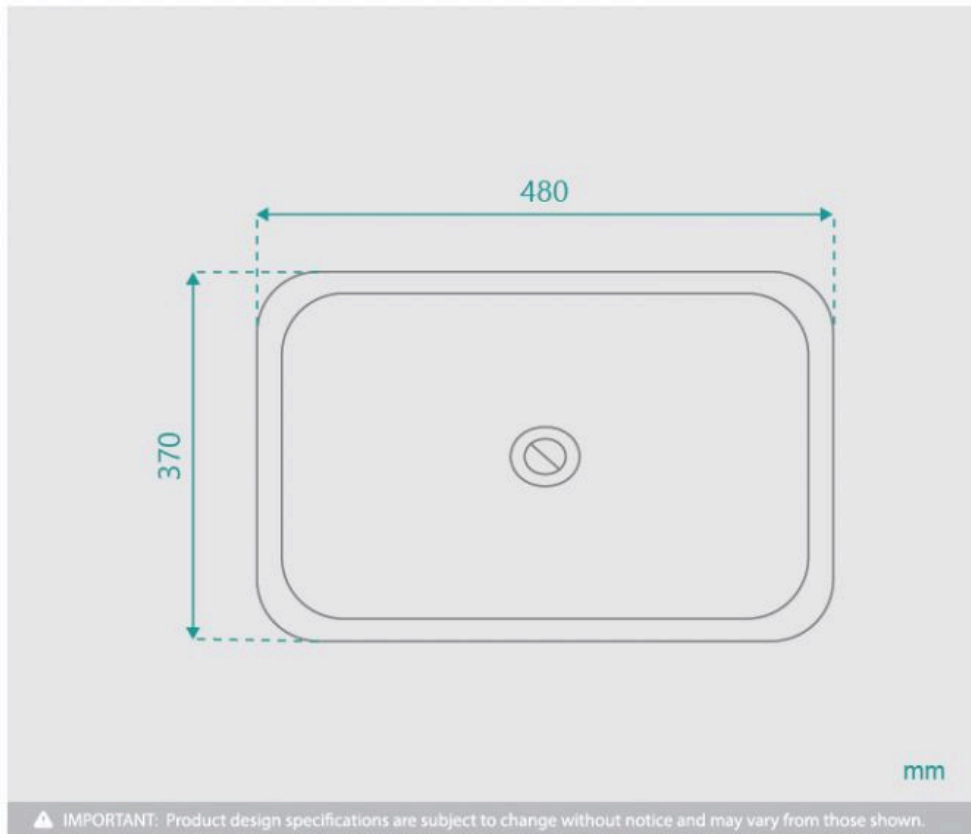

Construction: Ceramic

Finish: White High Gloss

Overflow Outlet: Yes

Waste Size: 32mm

Warranty: 5 Year Product Warranty

The Hudson ceramic basin is under mounted, which neatly tucks under the stone counter top. This basin features a sleek design and functionality in mind. This basin has capacity for family sized bathrooms and also maximises bench space or show off your stone benchtop with this under counter basin. This basin will become a stand out item in your bathroom renovation.

The basins need to be mounted to the stone top as part of installation.

**Please note that for ceramic products, specifications must allow +/- 10 mm tolerance for manufacturing variance, it is recommended to use measurements of the actual product received. Colours displayed online may appear different due to screen settings.*