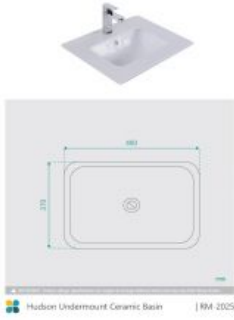

Hudson Undermount Ceramic Basin

SKU#: RM-2025

\$63.20

~~\$79~~

OVERFLOW CAP OPTION

WASTE OPTION

Basin Size: 460mm x 340mm x 150mm

Basin Type: Undermounted Basin

Construction: Ceramic

Finish: White High Gloss

Overflow Outlet: Yes

Waste Size: 32mm

Warranty: 5 Year Product Warranty

The Hudson ceramic basin is under mounted, which neatly tucks under the stone counter top. This basin features a sleek design and functionality in mind. This basin has capacity for family sized bathrooms and also maximises bench space or show off your stone benchtop with this under counter basin. This basin will become a stand out item in your bathroom renovation.

The basins need to be mounted to the stone top as part of installation.

**Please note that for ceramic products, specifications must allow +/- 10 mm tolerance for manufacturing variance, it is recommended to use measurements of the actual product received. Colours displayed online may appear different due to screen settings.*