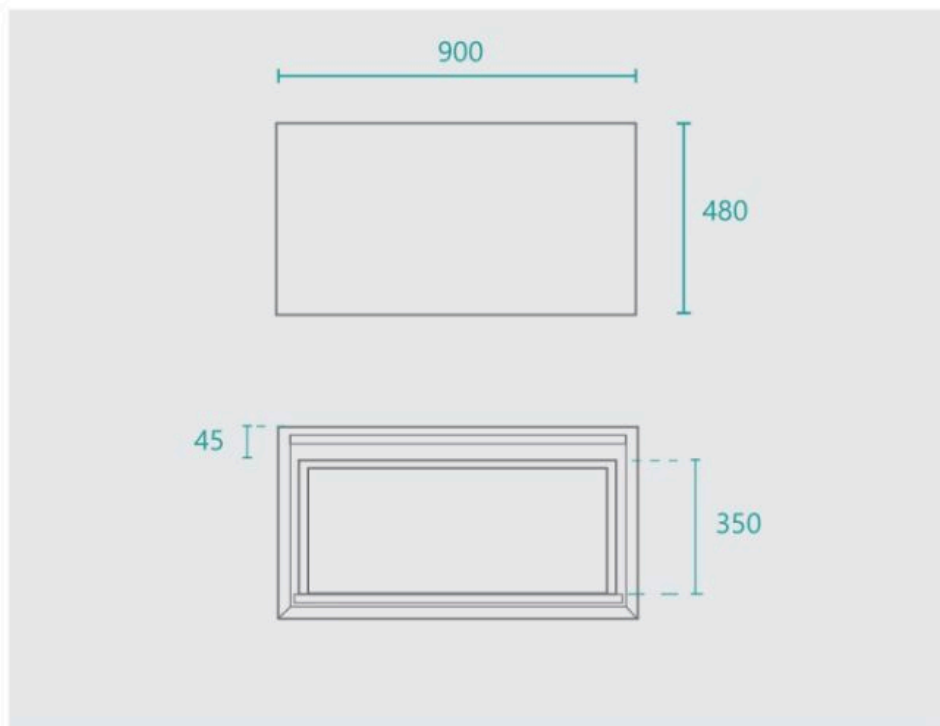

Paloma 900 Wall Mounted Vanity

| J-2083