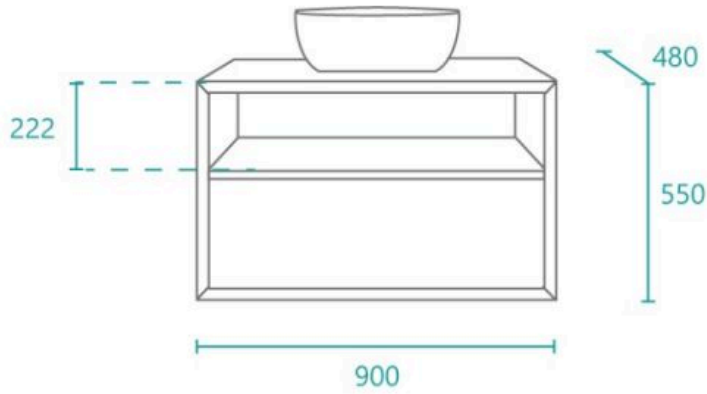

Paloma 900 Wall Mounted Vanity

| J-2083