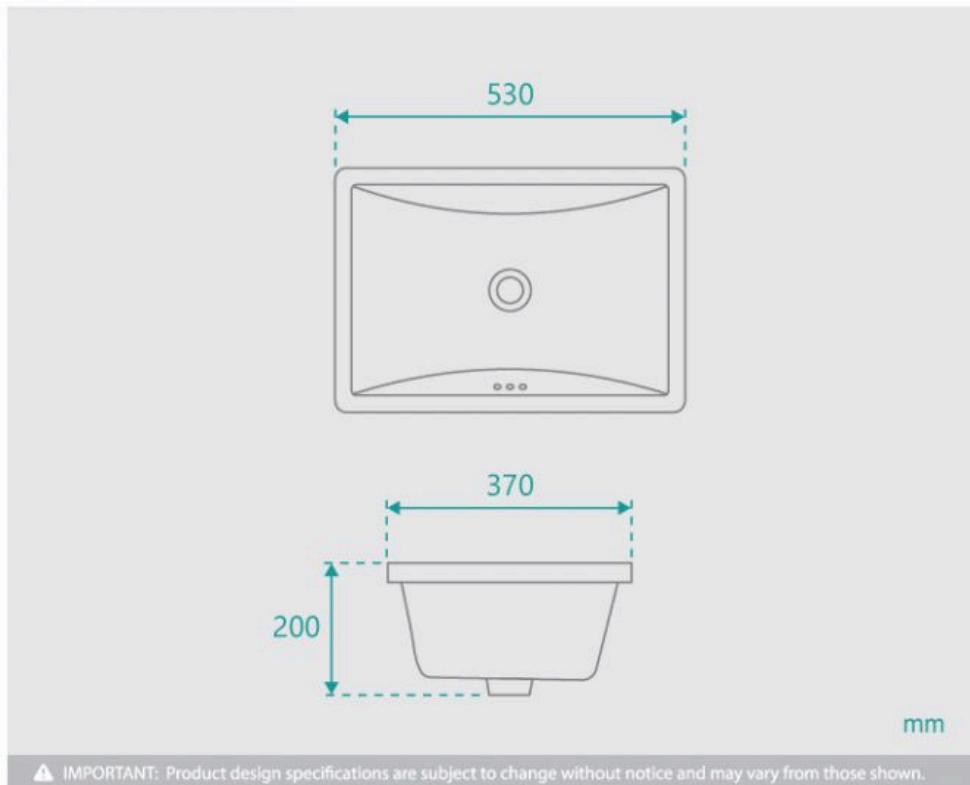

Hudson Undermount Ceramic Basin Large

SKU#: RM-2026

\$111.20

~~139~~

WASTE OPTION

Basin Size: 530mm x 370mm x 200mm

Basin Type: Undermounted Basin

Construction: Ceramic

Finish: White High Gloss

Overflow Outlet: Yes

Waste Size: 32mm

Warranty: 5 Year Product Warranty

The Hudson ceramic basin is your go-to choice for creating a minimalist bathroom. The under mount structure allows the basin to be tucked under the benchtop to achieve a sleek design and show off your beautiful stone tops. With a three-hole overflow design and a large-sized ceramic bowl, this basin provides ample space for your daily washing that is optimal for family-sized bathrooms.

The basins need to be fixed to the stone top as part of installation.

**Please note that for ceramic products, specifications must allow +/- 10 mm tolerance for manufacturing variance, it is recommended to use measurements of the actual product received. Colours displayed online may appear different due to screen settings.*